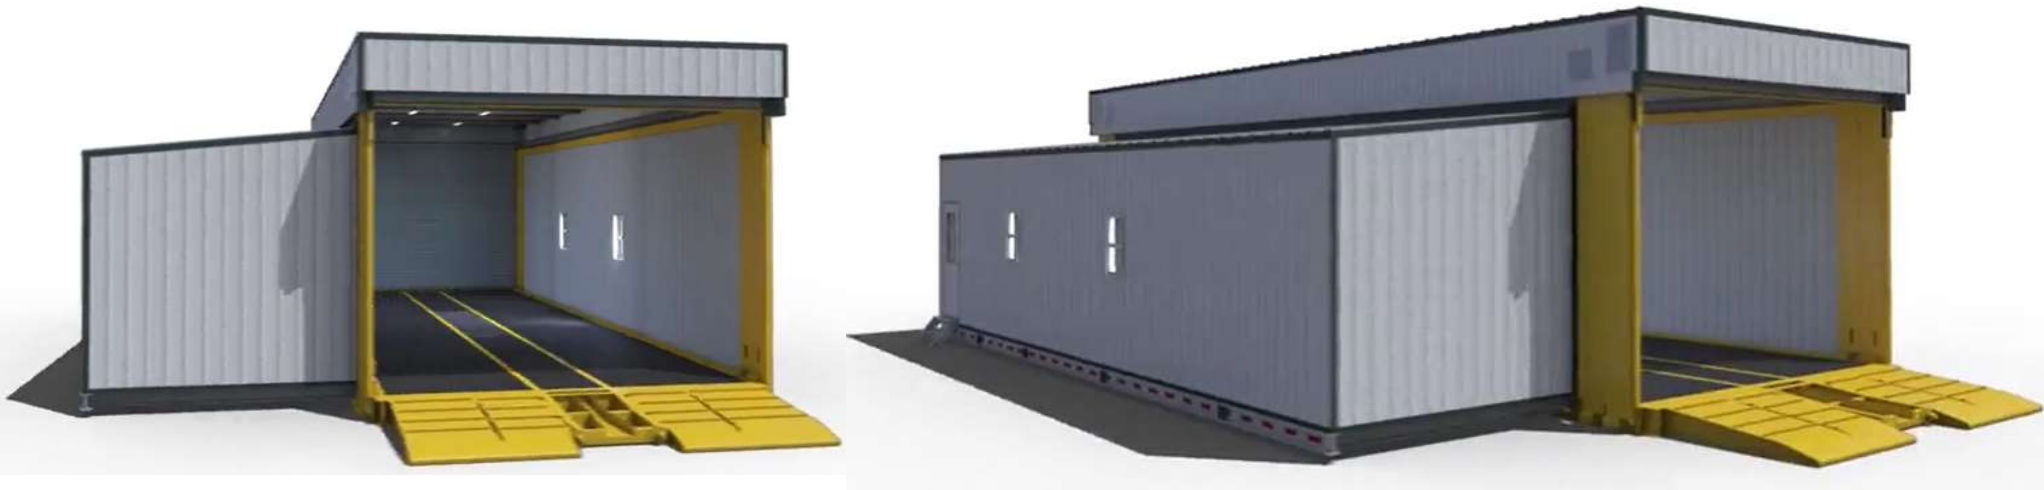

Style 1 (Standard Roof Ht. – No Side
Pods)
+/- 40 and 50' Lengths

403-257-8492
extremeportablebuildings.com

Style 2 (Standard Roof Ht.– Single 10' Wide Side Pod) +/- 40 and 50' Lengths

403-257-8492
extremeportablebuildings.com

Style 3 (Standard Roof Ht. – 2- 6' Wide Side Pods) +/- 40 and 50' Lengths

403-257-8492
extremeportablebuildings.com

Style 4 (Tall Roof – No Side Pods) +/- 40 and 50' Lengths

403-257-8492
extremeportablebuildings.com

Style 5 (Tall Roof – Single 10' Wide Side Pod) +/- 40 and 50' Lengths

403-257-8492
extremeportablebuildings.com

Style 6 (Tall Roof – 2-6' Wide Side Pod) +/- 40 and 50' Lengths

403-257-8492
extremeportablebuildings.com